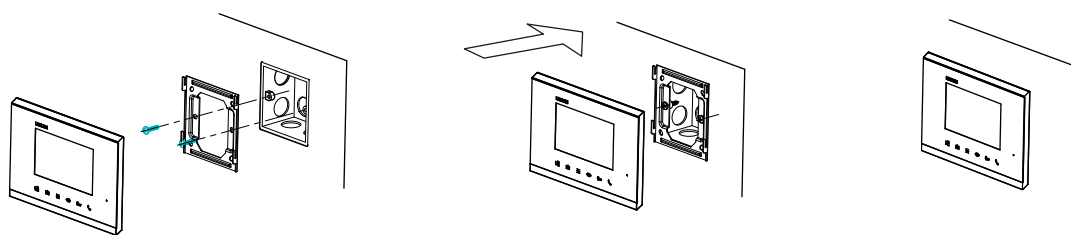

Device interfaces

Alarm input	4
Net Port	RJ45
Power In Port	1

General

Installation	Wall mounting
Color	Black
Dimensions	175.43×114×16mm
Working Temperature	-10°C ~ +50°C
Storage Temperature	-40°C ~ +70°C
Protection Grade	IP30
Standby Power Consumption	≤1.7W
Max Power Consumption	≤5.5W(Without Power output)
Power	12-24V DC
Weight	With package: 380g Without package: 330g

Ordering Information

Model	Description
EH-IS-V33-EN1	Black, 4.3-inch LCD screen, Touch key

Installation

- Fix the wall mounting plate on the junction box with screws.
- Hang the device onto the wall mounting plate after wiring is completed.
- Device installation completed.